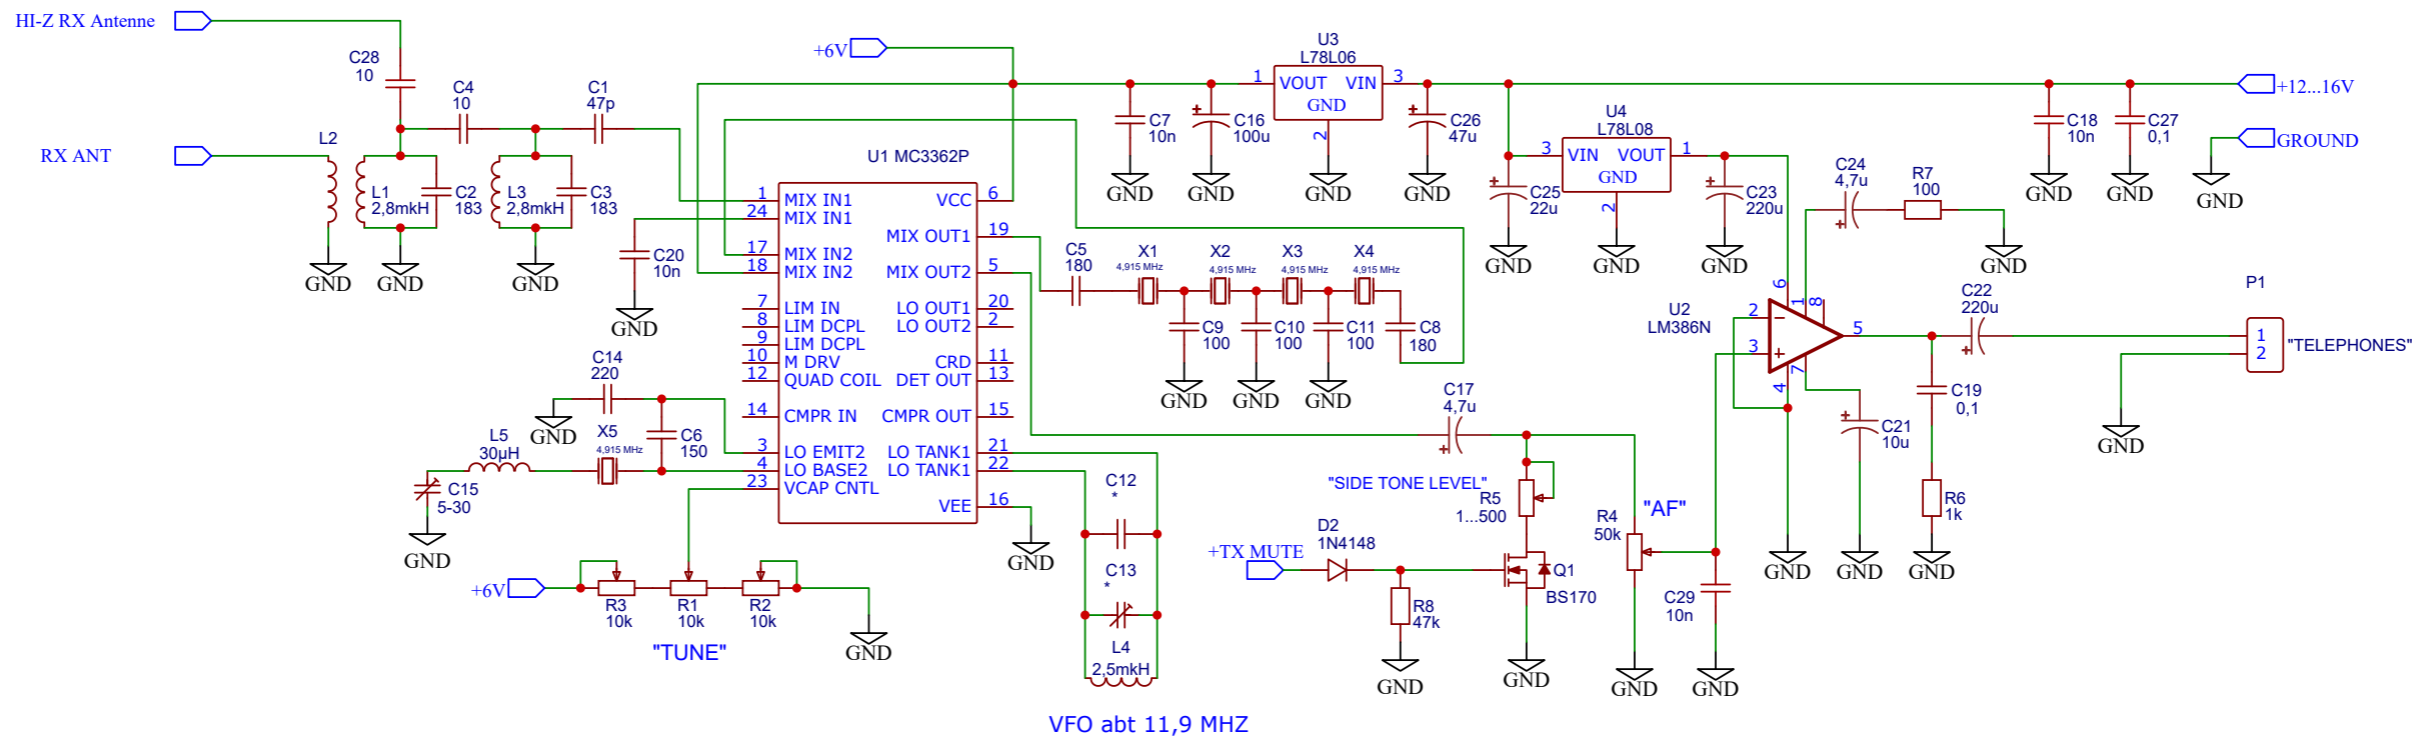

RX

TX

| | | | |
|----------|--------------|-----------|-------|
| TITLE: | SEVEROK-2020 | REV: | 1.0 |
| Company: | LB8IG | Sheet: | 1/1 |
| Date: | 2020-05-26 | Drawn By: | LB8IG |