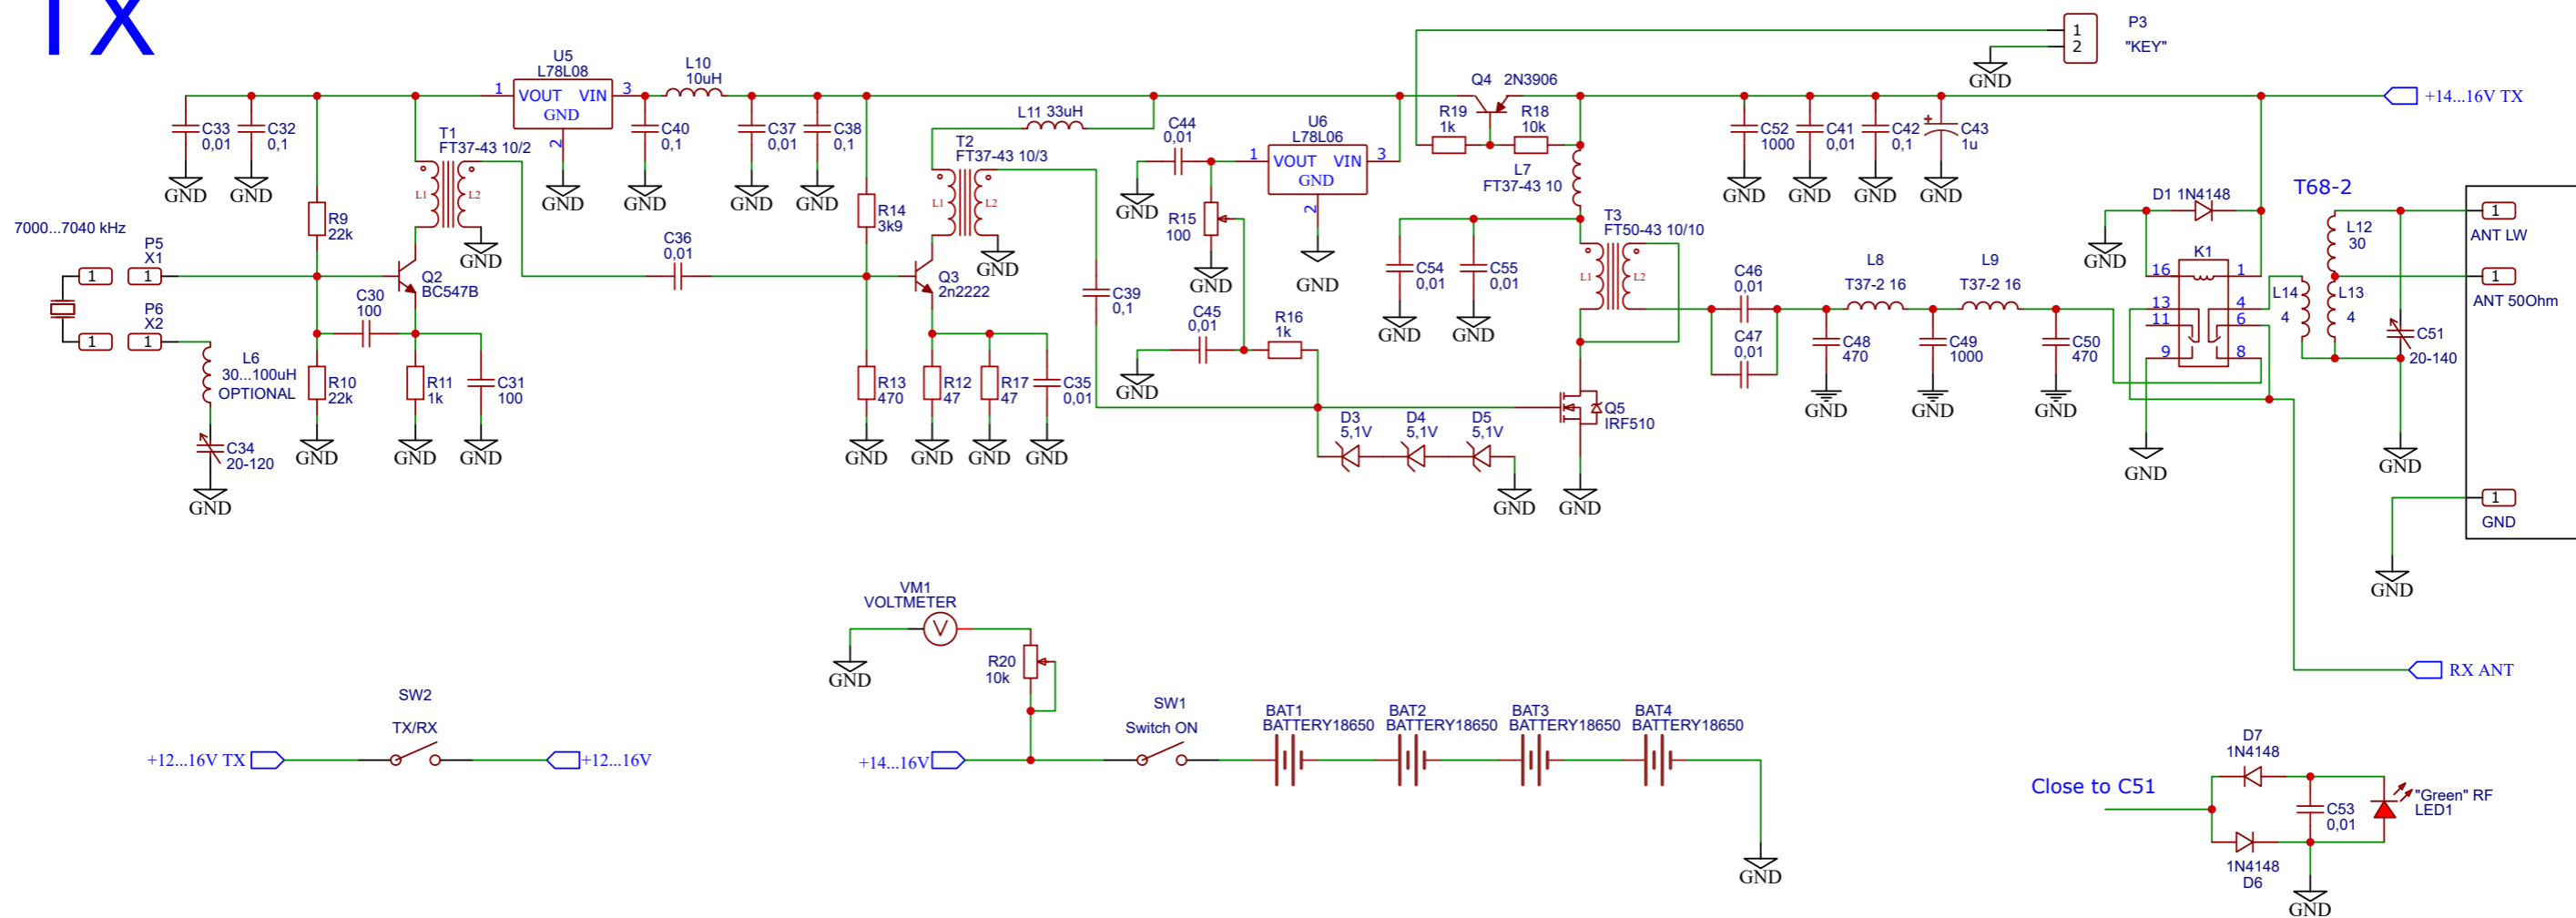

RX

TX

| | | | |
|----------|--------------|-----------|-------|
| TITLE: | SEVEROK-2020 | REV: | 1.0 |
| Company: | LB8IG | Sheet: | 1/1 |
| Date: | 2020-05-26 | Drawn By: | LB8IG |